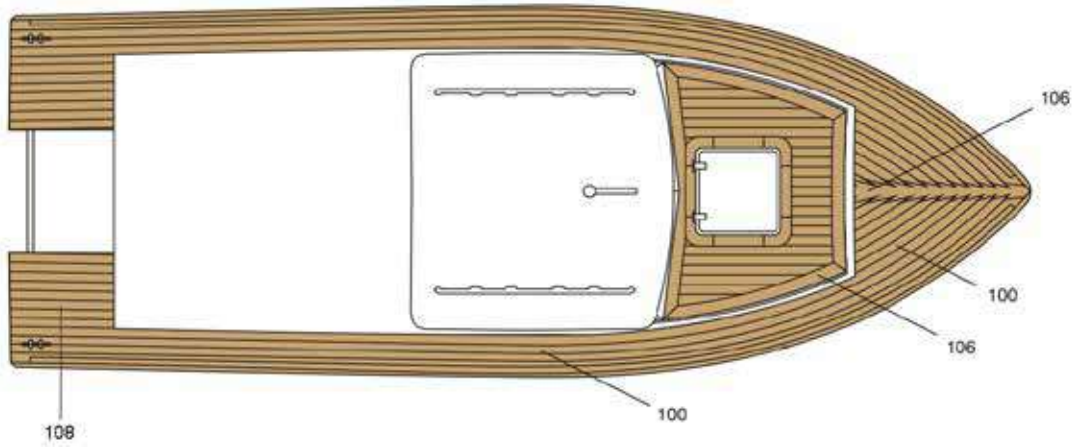

EAGLE TEAK

1. **SR35000** Eagle Teak 3 Armuz Dolgulu Suni Tik (ED-108) 10 Metre
   SR35001 Eagle Teak 3 Armuz Dolgulu Suni Gri Tik (ED-108) 10 Metre

1. **SR35002** Eagle Teak Armuz Dolgusuz Suni Tik (ED-106) 10 Metre
   SR35003 Eagle Teak Armuz Dolgusuz Suni Gri Tik (ED-106) 10 Metre

1. **SR35004** Eagle Teak 1 Armuz Dolgulu Suni Tik (ED-100) 10 Metre
   SR35005 Eagle Teak 1 Armuz Dolgulu Suni Gri Tik (ED-100) 10 Metre